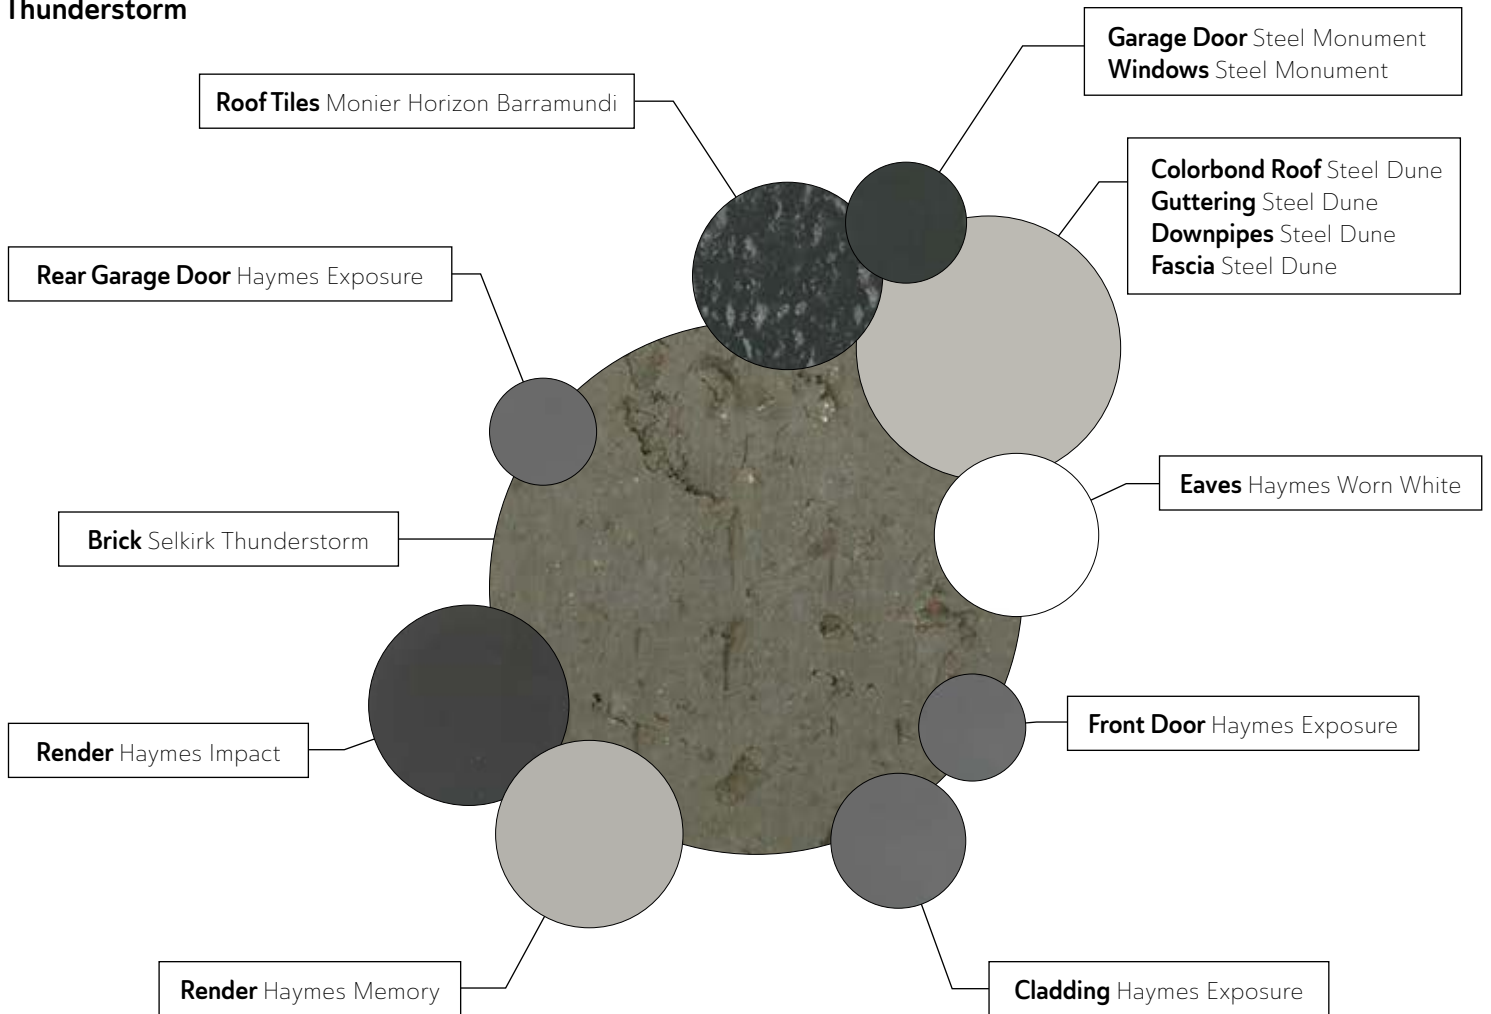

Thunderstorm