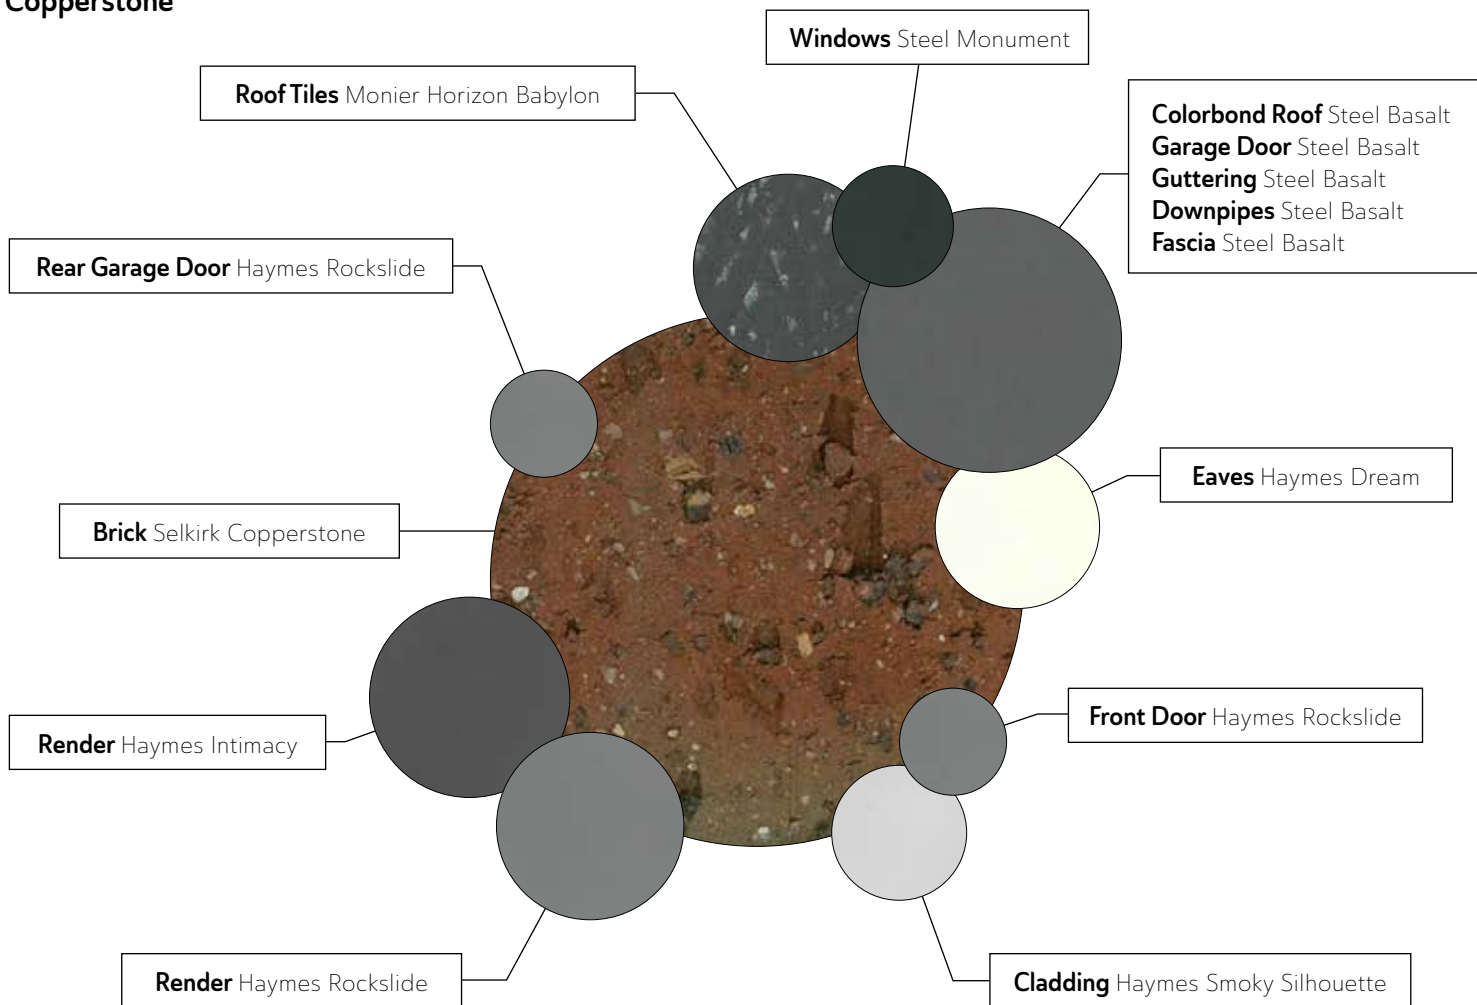

EXTERIOR COLOUR PALETTES

Copperstone