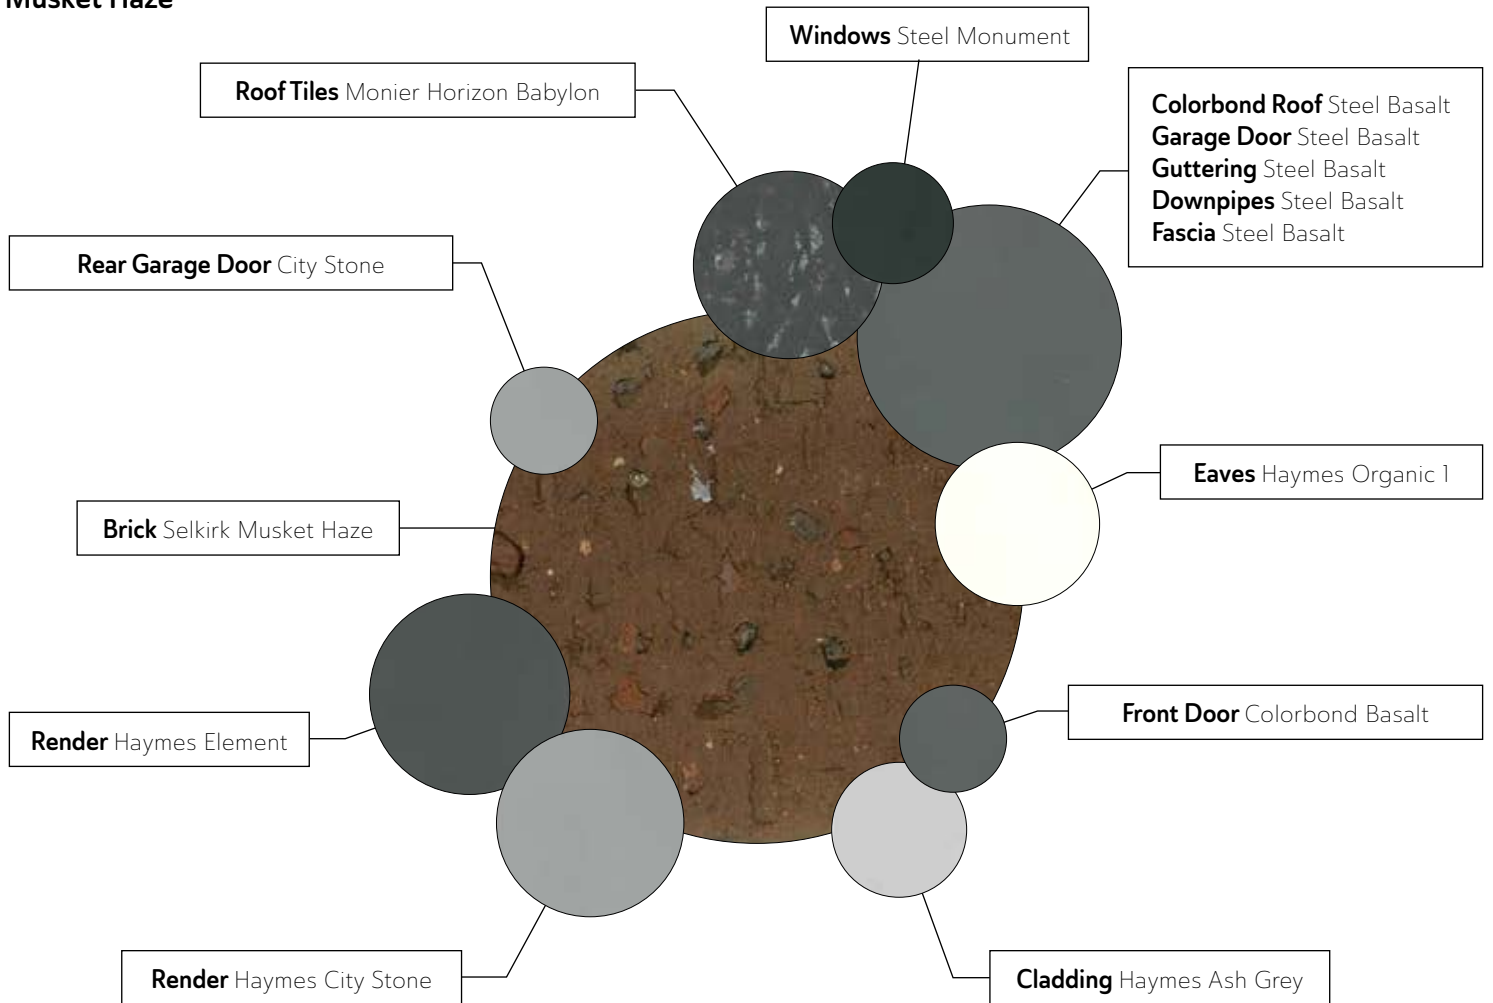

EXTERIOR COLOUR PALETTES

Musket Haze