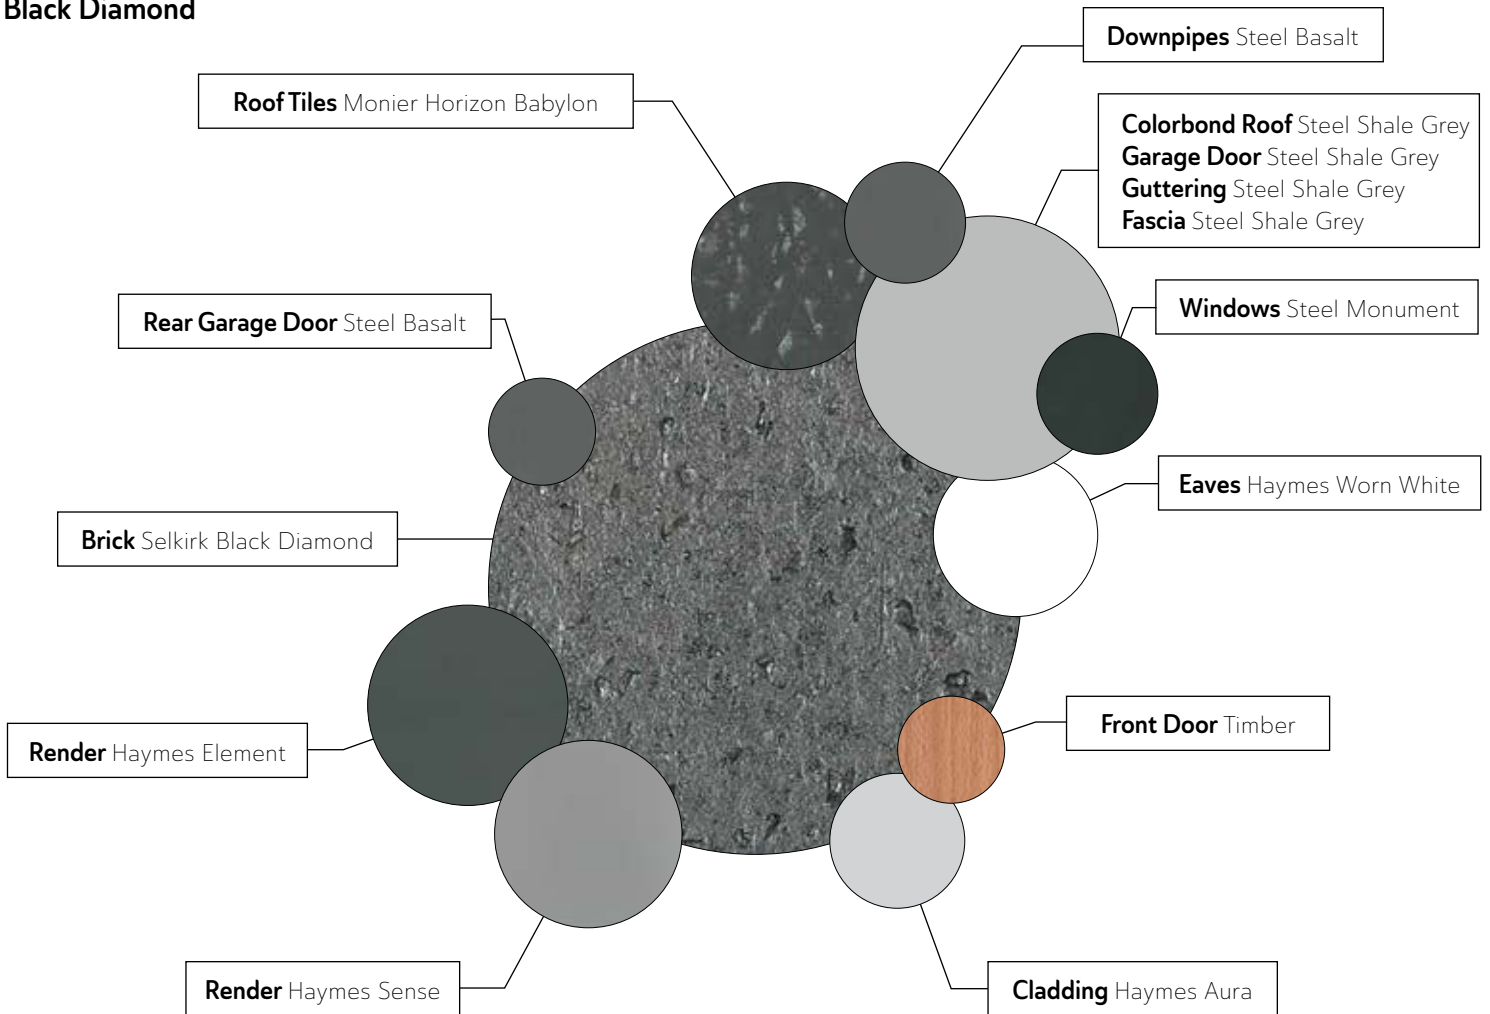

Black Diamond