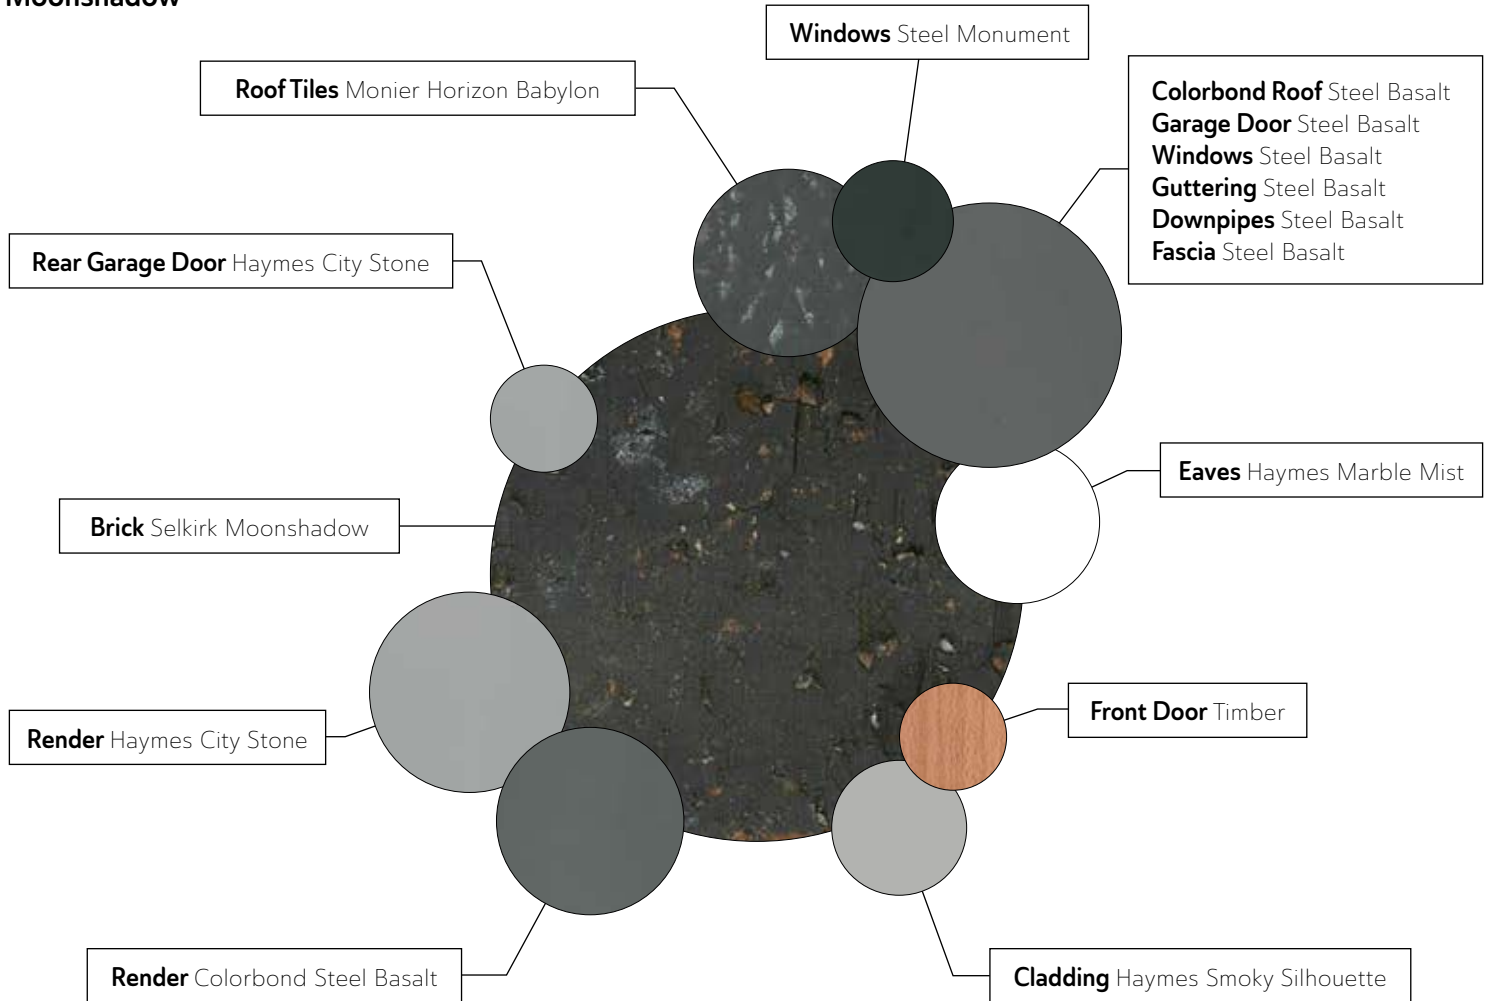

EXTERIOR COLOUR PALETTES

Moonshadow